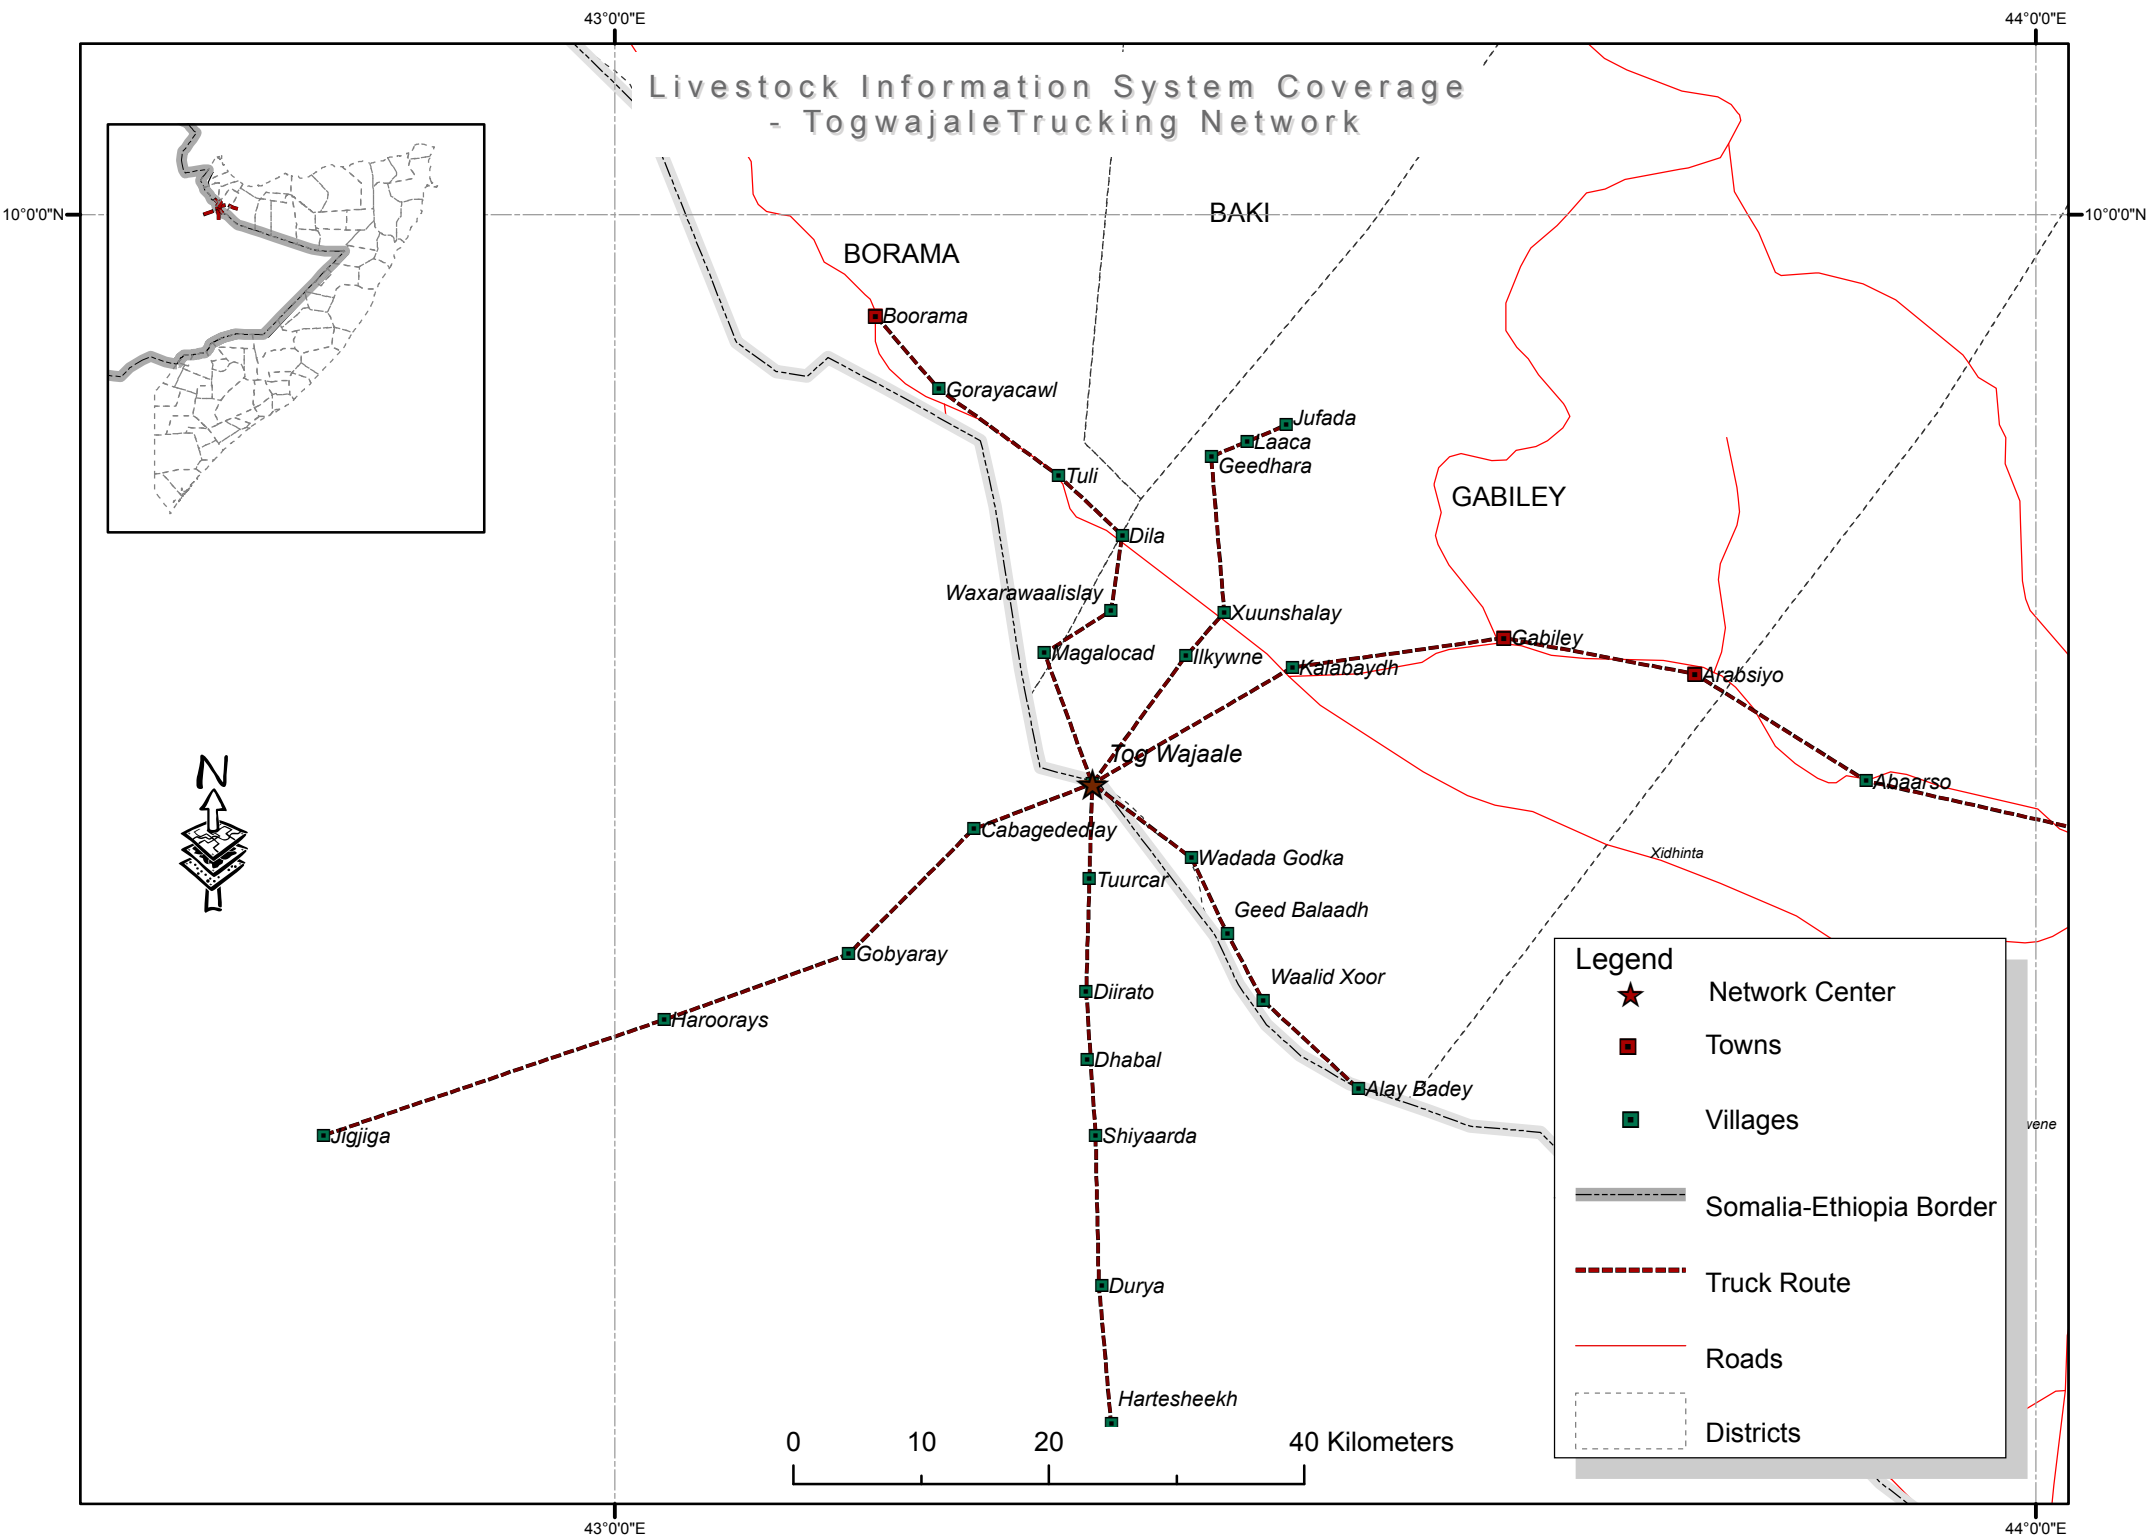

# Livestock Information System Coverage - Togwajale Trucking Network

0 10 20 40 Kilometers

**Legend**

- ★ Network Center
- Towns
- Villages
- Somalia-Ethiopia Border
- - - Truck Route
- Roads
- - - Districts